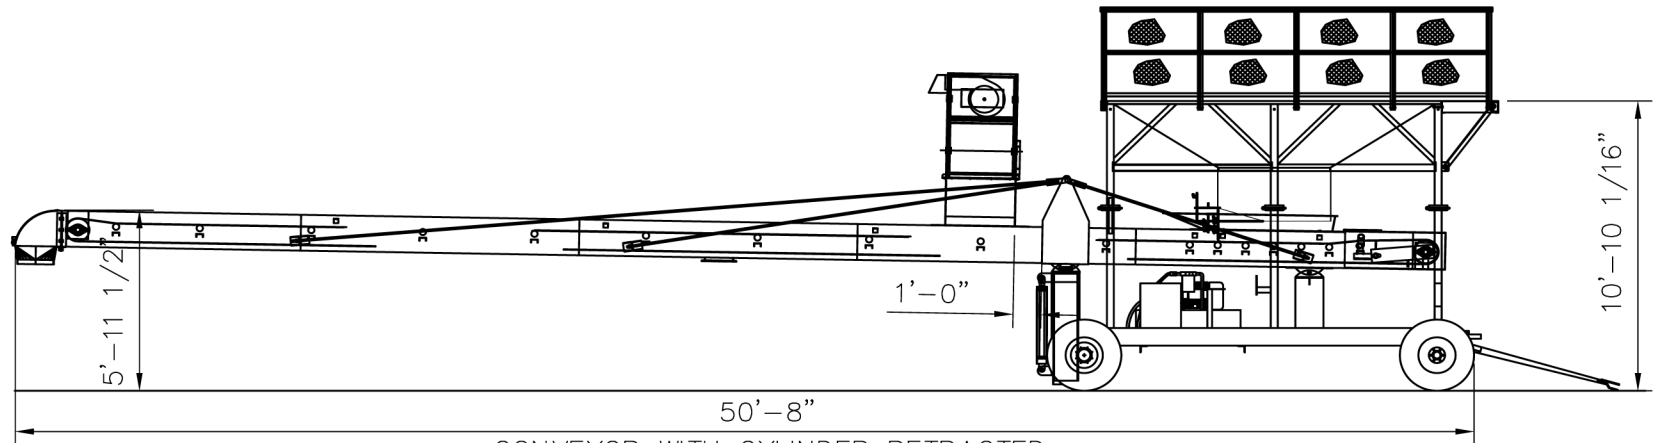

CONVEYOR WITH CYLINDER EXTENDED

CONVEYOR WITH CYLINDER RETRACTED

THIS DRAWING, CONCEPTS, AND DESIGNS SHOWN THEREON ARE THE EXCLUSIVE PROPERTY OF RBT SERVICES, INC. AND ARE NOT TO BE USED OR REPRODUCED IN WHOLE OR IN PART, WITHOUT THE WRITTEN CONSENT OF RBT SERVICES, INC. ALL DIMENSIONS, COMPONENTS, AND DESIGNS ARE SUBJECT TO CHANGE WITHOUT NOTICE. CONTACT RBT SERVICES, INC. FOR CERTIFIED DRAWINGS BEFORE CONSTRUCTION.

REV. #	DATE:	DESCRIPTION:	BY:	DESCRIPTION:
		218 CORPORATE DRIVE ELIZABETHTOWN, KY 42701 PHONE: (270) 763-6649 FAX: (270) 763-6653 e-mail: sales@rbtsi.com		

**MODEL 2452 COCOA BEAN
 CONVEYOR
 GENERAL ARRANGEMENT**

DRAWN BY: RDB/SC	DRAWN DATE: 05/07/03	APPROVED BY:	APPROVED DATE:
CHECKED BY:	CHECKED DATE:	SHEET NUMBER: GA3 OF	SCALE: 3/16"=1'
CUSTOMER:	LOCATION:	JOB NO:	DWG NO: 2452-GA3